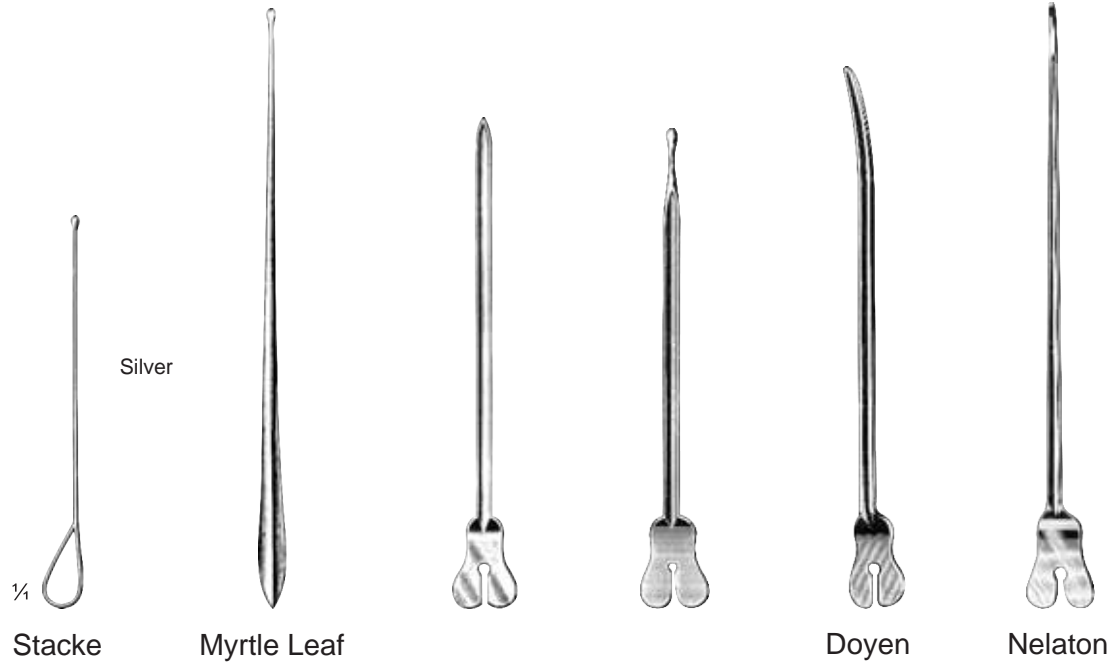

Probes

Sonden
Estiletos

Sondes
Sonde

cm	in	Stacke	Myrtle Leaf		Doyen	Nelaton
10.5	4¼	11-020-10				
11.5	4½"			11-024-11		
13	5			11-024-13	11-026-13	
14.5	5¾		11-022-14	11-024-14	11-026-14	11-029-14
16	6¼		11-022-16	11-024-16	11-026-16	11-031-16
18	7			11-024-18	11-026-18	
20	8		11-022-20	11-024-20		

1 mm ø

11-034-13 = 13 cm / 5"
11-034-14 = 14 cm / 5½"

Fluhrer
11-036-40
40 cm / 16"
of tin

Babcock
11-038-40
40 cm / 16"