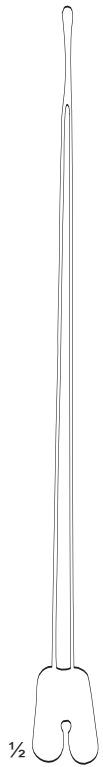

Probes and Cotton Applicators

Sonden, und Wattträger
Estiletos Y Porta-algodones

Sondes et Porte-coton
Sonde é Portacotone