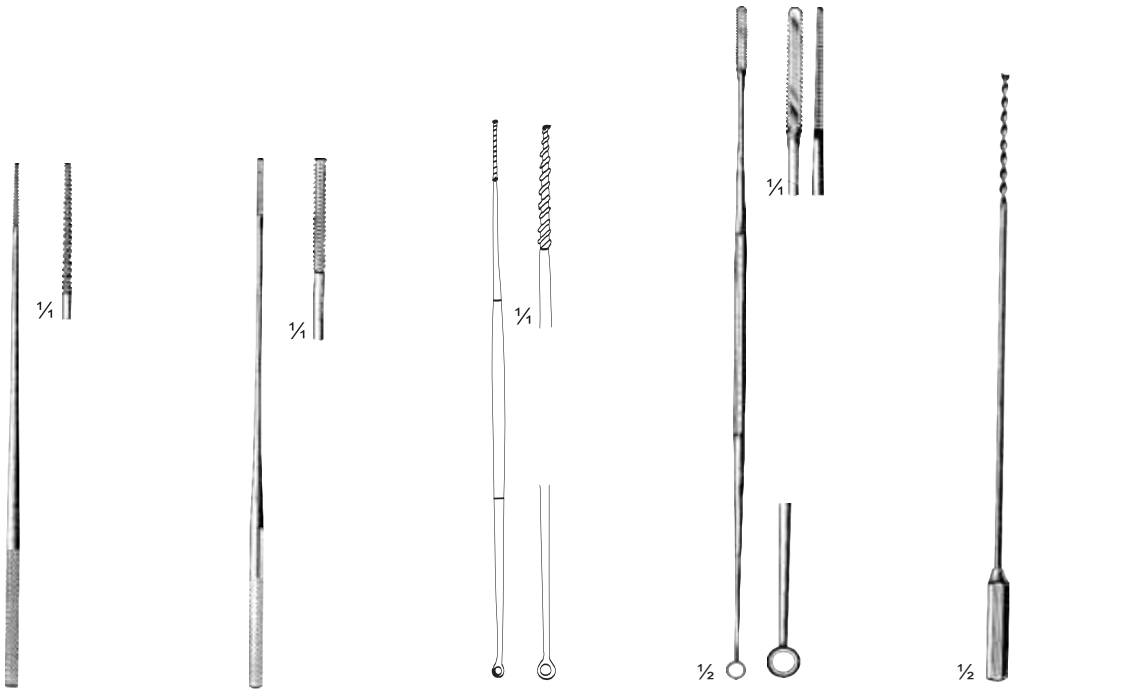

11-051-02

Brunner
11-054-14
14 cm / 5½"

Cawthorne
11-057-14
Flattened end
Silver
14 cm / 5½"

Killian
11-060-16
ø 1.5 mm
16.5 cm / 6½"

Seiffert
11-062-18
ø 1.0 mm
silver
18 cm / 7"

Cotton Applicators

Watteträger   Porte-coton
Porta-algodones   Portacotone

cm	in	mm ø	Farrell (Lathbury-Uebe)	Farrell	Uckermann	Jobson-Horne	rough, spiral end ø 1.5 mm
12	4¾	0.9	11-068-12	11-070-12			
14	5¾	0.9	11-068-14	11-070-14		11-074-14	
16	6¼	1.1			11-072-16		11-076-16
16.5	6½	1.1	11-068-16	11-070-16			
18	7	1.2	11-068-18	11-070-18		11-074-18	11-076-18