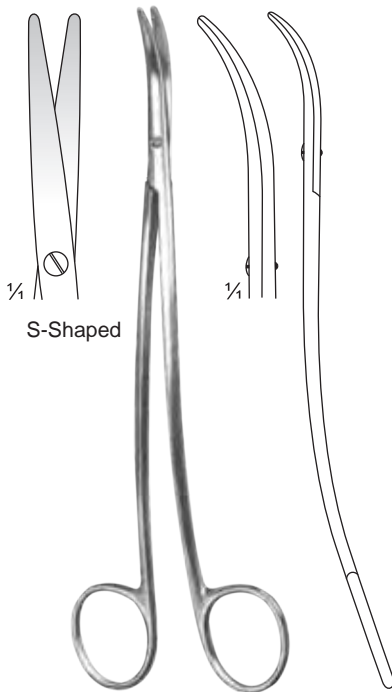

Metzenbaum-Fino
06-261-18 = 18 cm / 7"
06-261-20 = 20 cm / 8"
06-261-23 = 23 cm / 9"