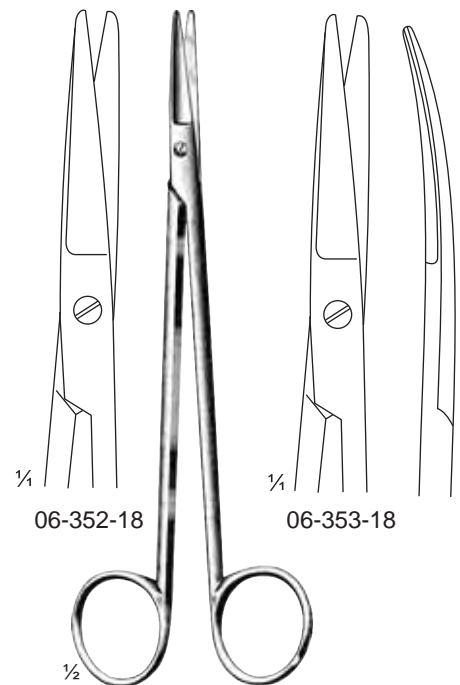

**Strully  
(Pointed)**  
06-342-22  
22 cm / 8 3/4"

**Strully**  
06-339-22  
22 cm / 8 3/4"

**Dandy**  
06-345-17  
17 cm / 6 3/4"

**Schmieden-Taylor**  
06-347-17  
17 cm / 6 3/4"

**Toennis-Adson**  
06-349-17  
17.5 cm / 7"